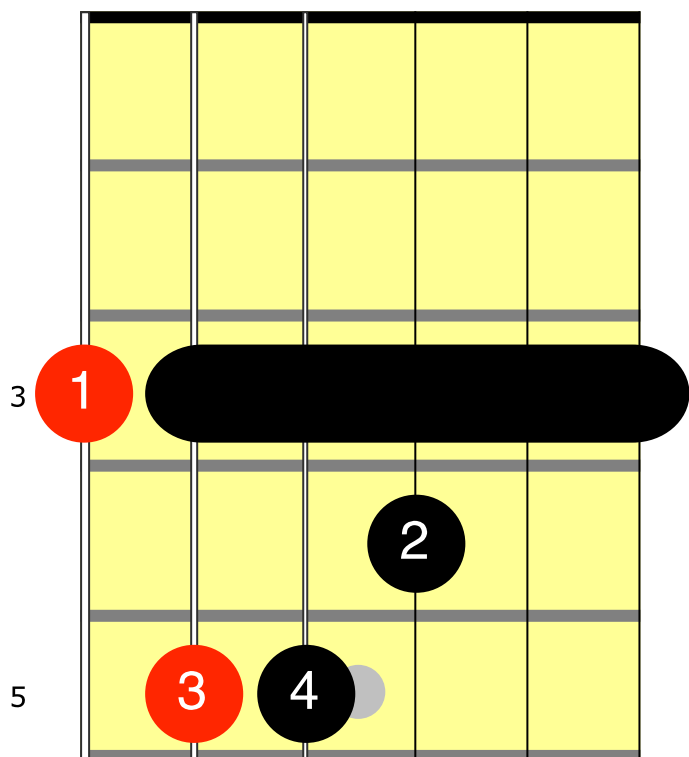

Root 6 Bar Chord/ Power Chord (G Major)

Red= Power chord, Red+Black= Power Chord

Root 5 Bar Chord/ Power Chord (C major)

Root 6 Bar Chord/ Power Chord (G Minor)

Red= Power chord, Red+Black= Power Chord

Root 6 Bar Chord/ Power Chord (C Minor)

Red= Power chord, Red+Black= Power Chord