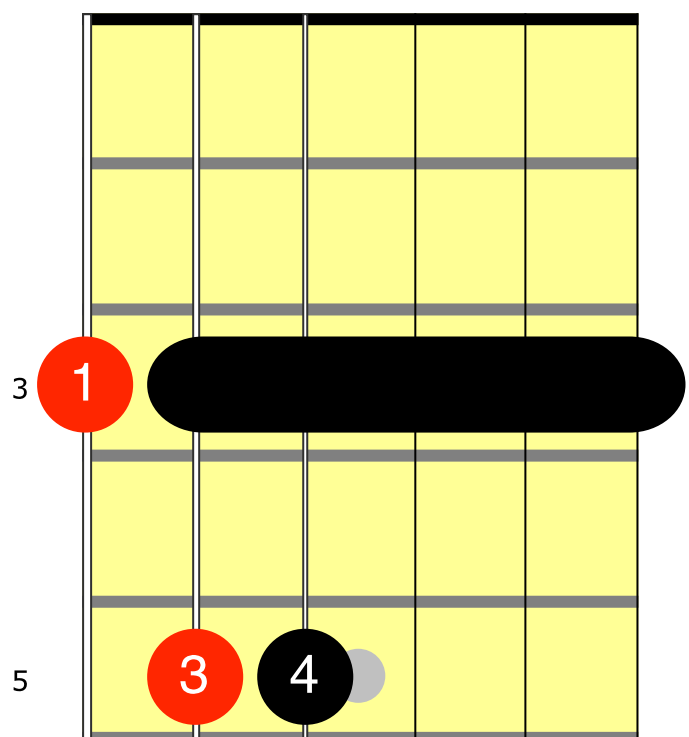

Root 6 Bar Chord/ Power Chord (G Major)

Red= Power chord, Red+Black= Power Chord

Root 5 Bar Chord/ Power Chord (C major)

Root 6 Bar Chord/ Power Chord (G Minor)

Red= Power chord, Red+Black= Power Chord

Root 6 Bar Chord/ Power Chord (C Minor)

Red= Power chord, Red+Black= Power Chord